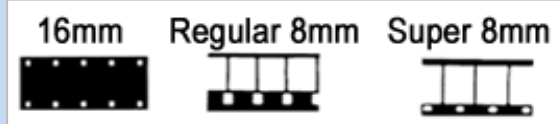

*New Life for Family Memories*  
 We are the only retailer that transfers movie film  
 in house  
 Your work never leaves our store

**Video Transfer  
 Price List**

	Silver	Gold
	SD	HD
	<b>Frame by Frame Full</b>	<b>Frame by Frame Full</b>
	<b>Frame Scanning</b>	<b>Frame Scanning</b>
	<b>Reg 8, Super 8 *</b>	<b>Reg 8, Super 8 **</b>
	480 lines	1080 lines
Minimum Order	\$40.00	\$50.00
Price Per Foot	\$0.25	\$0.50
Price 2000'+	\$0.20	\$0.40
DVD	Inc	Inc
Black Case	Inc	Inc
Black Case/ Insert	\$15.00	\$15.00
Chapter Titles	\$2.00	\$2.00
Disc Printing	Inc	Inc
Custom Disk Printing	\$10.00	\$10.00
Music	\$10.00/cut	\$10.00/cut
Custom Editing	\$ 40.00 per 1/2 Hr.	\$ 40.00 per 1/2 Hr.
Export to File*	\$15.00/ hr.	\$15.00/ hr.
Dual Layer Disk	\$10.00	\$10.00
Portable Drive	Inquire	Inquire

Reel Sizes  
 3" = 50'  
 5" = 200'  
 7" = 400'

Approximate run time  
 50' Roll 8mm - 4 min  
 1000' 16 mm 30 min

Tallahassee Photo & Frame  
 900 Capital Circle, SE #3  
 Tallahassee, FL 32301  
 850-877-1152